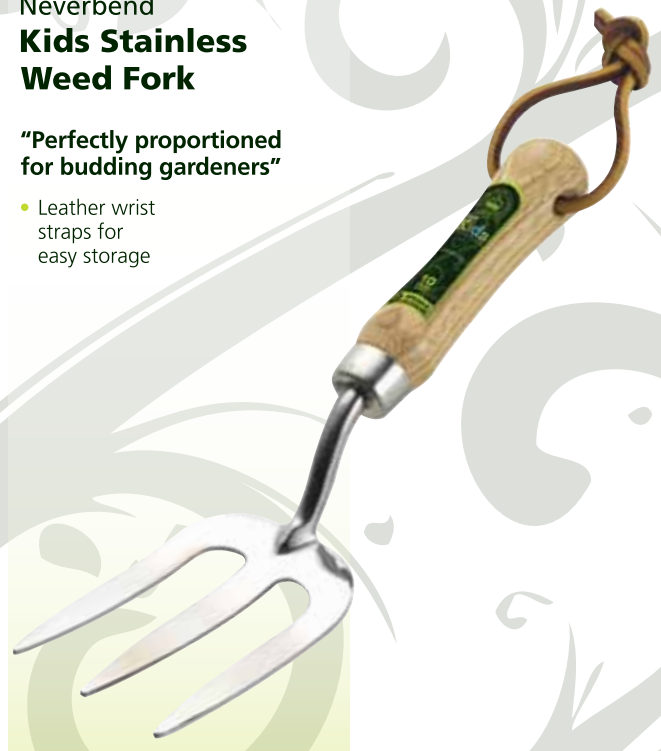

- Tread for comfort

Overall Length: 345mm
13½"

Blade Size: 150mm
6"

4260KEW

Neverbend
**Kids Stainless
Hand Trowel**

**"Perfectly proportioned
for budding gardeners"**

- Leather wrist straps for easy storage

Overall Length: mm
"

Blade Size: 90mm x 60mm
3½" x 2¼"

4270KEW

Neverbend
**Kids Stainless
Weed Fork**

**"Perfectly proportioned
for budding gardeners"**

- Leather wrist straps for easy storage

Overall Length: mm
"

Blade Size: 90mm x 60mm
3½" x 2¼"

SPEAR & JACKSON

Kew Kids
COLLECTION

**Neverbend
Stainless**
Kew Kids

**“Perfectly
proportioned
for budding
gardeners”**

- FSC approved ash handles, weatherproofed for greater durability

100%
From well-
managed forests
FSC® C018736

4220KEW

Neverbend
**Kids Stainless
Soil Rake**

**“Perfectly
proportioned
for budding
gardeners”**

- Leather wrist straps for easy storage

Overall Length: 126mm
5"