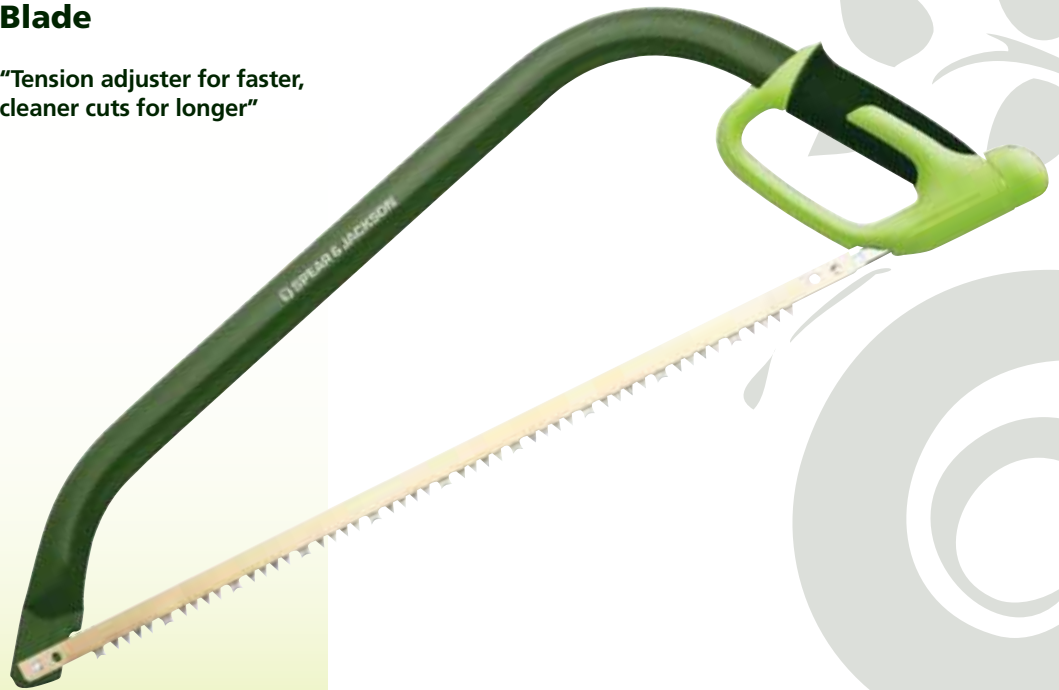

"Drop forged carbon steel heads, hardened and tempered for strength"

- Hooked end

Handle Length: 885mm
34¾"

Weight: 6.5lb

SPLITTERKEW

Wood Splitter

"Makes easy work of splitting logs"

- All metal construction
- Angled contour to maximise the 4 way grain splitting action

Overall Length: 170mm
6¾"

THE KEW GARDENS COLLECTION

Razorsharp Bow Saws

Tension adjuster for faster, cleaner cuts for longer"

- Teeth hard pointed for lasting sharpness
- Blades available for both Hard Wood (Peg Tooth) and Soft/Green Wood (Raker Tooth)
- Soft feel ergonomic handle/hand guard
- Easy, rapid blade change

B9821KEW

21" Bow Saw with Wet Wood Blade

"Tension adjuster for faster, cleaner cuts for longer"

Overall Length: 530mm
21"

Tooth type: Raker Tooth
(Wet Wood)

B9821WETBKEW

21" Bow Saw Blade for Wet Wood

"Tension adjuster for faster, cleaner cuts for longer"