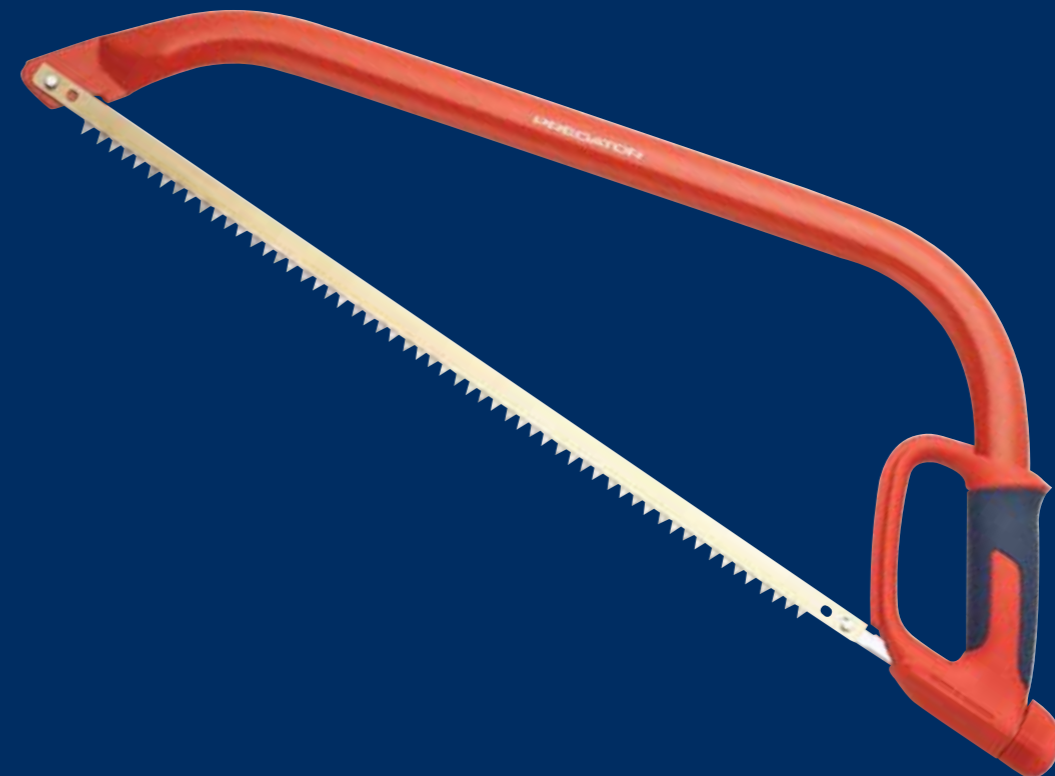

BOW SAWS

& BOW SAW SPARE BLADES

"Tension adjuster for faster, cleaner cuts for longer"

www.spear-and-jackson.com

PREDATOR™