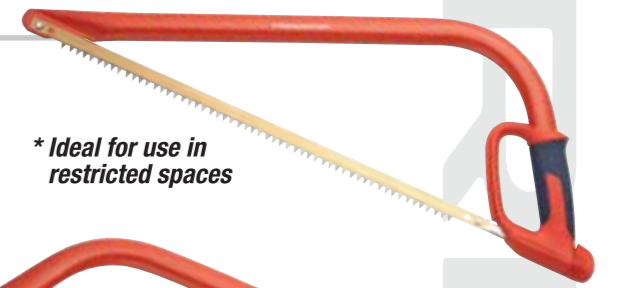

Ideal for Hard / Dry Wood
Blades for Soft / Wet wood also available

Ideal for Soft / Wet / Green Wood
Blades for Hard / Dry wood also available

"Tension adjuster for faster, cleaner cuts for longer"

An innovative new merchandiser has also been introduced for high impact at point of sale. Fits any 10 Bow Saws plus 40 Spare Bow Saw Blades.

PREDATOR™

B9821 21" BOW SAW

- 21" (530mm)
- Tension adjuster for faster, cleaner cuts for longer
- Soft feel ergonomic handle/hand guard
- Easy, rapid blade change
- Blades available for both Hard Wood (Peg Tooth) and Soft/Green Wood (Raker Tooth). Sold fitted with Peg Tooth Blades

B9821TF 21" BOW SAW TAPER FRONT

- 21" (530mm)
- Tension adjuster for faster, cleaner cuts for longer
- Soft feel ergonomic handle/hand guard
- Easy, rapid blade change
- Blades available for both Hard Wood (Peg Tooth) and Soft/Green Wood (Raker Tooth). Sold fitted with Peg Tooth Blades