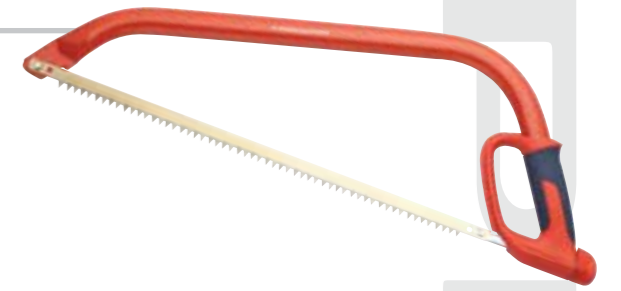

All blades are 4TPI Carbon steel, hard pointed for maximised durability and performance

Ergonomic Soft Feel Handle
With built-in hand guard

Oval Section Tubular Steel Frame
For strength and rigidity

Adjustable Blade Tensioning

Ideal for Hard / Dry Wood
Blades for Soft / Wet wood also available

Ideal for Soft / Wet / Green Wood
Blades for Hard / Dry wood also available

"Tension adjuster for faster, cleaner cuts for longer"

An innovative new merchandiser has also been introduced for high impact at point of sale. Fits any 10 Bow Saws plus 40 Spare Bow Saw Blades.

PREDATOR™

B9821 21" BOW SAW

- 21" (530mm)
- Tension adjuster for faster, cleaner cuts for longer
- Soft feel ergonomic handle/hand guard
- Easy, rapid blade change
- Blades available for both Hard Wood (Peg Tooth) and Soft/Green Wood (Raker Tooth). Sold fitted with Peg Tooth Blades

B9821TF 21" BOW SAW TAPER FRONT

- 21" (530mm)
- Tension adjuster for faster, cleaner cuts for longer
- Soft feel ergonomic handle/hand guard
- Easy, rapid blade change
- Blades available for both Hard Wood (Peg Tooth) and Soft/Green Wood (Raker Tooth). Sold fitted with Peg Tooth Blades