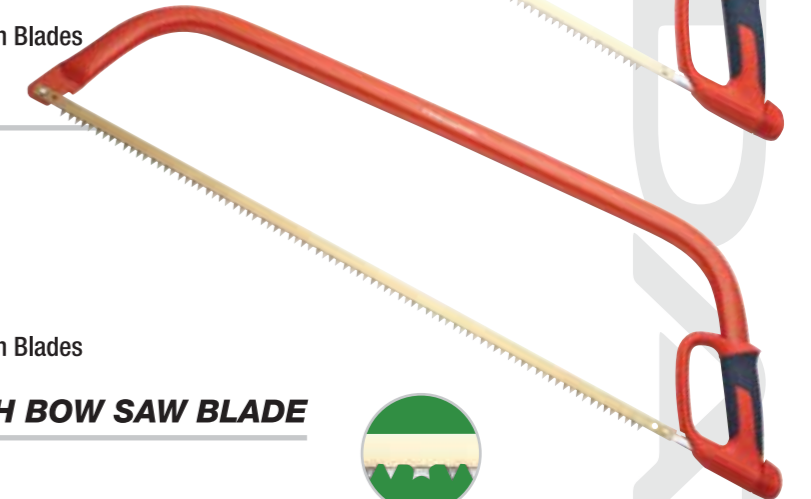

B9821TF 21" BOW SAW TAPER FRONT

- 21" (530mm)
- Tension adjuster for faster, cleaner cuts for longer
- Soft feel ergonomic handle/hand guard
- Easy, rapid blade change
- Blades available for both Hard Wood (Peg Tooth) and Soft/Green Wood (Raker Tooth). Sold fitted with Peg Tooth Blades

* Ideal for use in restricted spaces

B9824 24" BOW SAW

- 24" (610mm)
- Tension adjuster for faster, cleaner cuts for longer
- Soft feel ergonomic handle/hand guard
- Easy, rapid blade change
- Blades available for both Hard Wood (Peg Tooth) and Soft/Green Wood (Raker Tooth). Sold fitted with Peg Tooth Blades

B9830 30" BOW SAW

- 30" (760mm)
- Tension adjuster for faster, cleaner cuts for longer
- Soft feel ergonomic handle/hand guard
- Easy, rapid blade change
- Blades available for both Hard Wood (Peg Tooth) and Soft/Green Wood (Raker Tooth). Sold fitted with Peg Tooth Blades