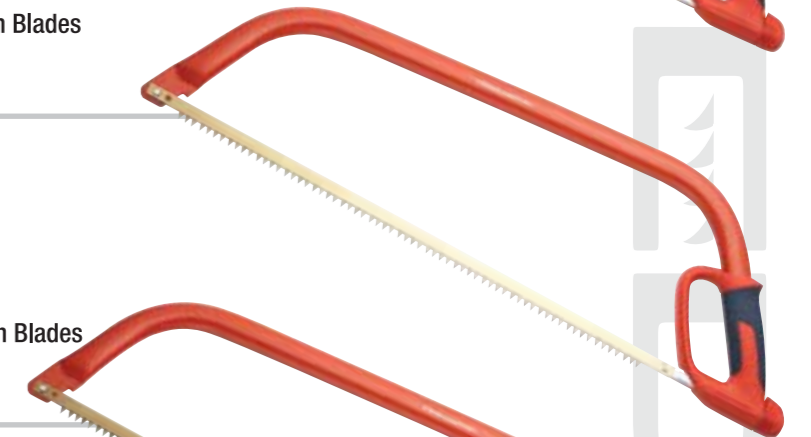

Ideal for Hard / Dry Wood
Blades for Soft / Wet wood also available

Ideal for Soft / Wet / Green Wood
Blades for Hard / Dry wood also available

"Tension adjuster for faster, cleaner cuts for longer"

An innovative new merchandiser has also been introduced for high impact at point of sale. Fits any 10 Bow Saws plus 40 Spare Bow Saw Blades.

PREDATOR™

B9821 21" BOW SAW

- 21" (530mm)
- Tension adjuster for faster, cleaner cuts for longer
- Soft feel ergonomic handle/hand guard
- Easy, rapid blade change
- Blades available for both Hard Wood (Peg Tooth) and Soft/Green Wood (Raker Tooth). Sold fitted with Peg Tooth Blades

B9821TF 21" BOW SAW TAPER FRONT

- 21" (530mm)
- Tension adjuster for faster, cleaner cuts for longer
- Soft feel ergonomic handle/hand guard
- Easy, rapid blade change
- Blades available for both Hard Wood (Peg Tooth) and Soft/Green Wood (Raker Tooth). Sold fitted with Peg Tooth Blades

* Ideal for use in restricted spaces

B9824 24" BOW SAW

- 24" (610mm)
- Tension adjuster for faster, cleaner cuts for longer
- Soft feel ergonomic handle/hand guard
- Easy, rapid blade change
- Blades available for both Hard Wood (Peg Tooth) and Soft/Green Wood (Raker Tooth). Sold fitted with Peg Tooth Blades